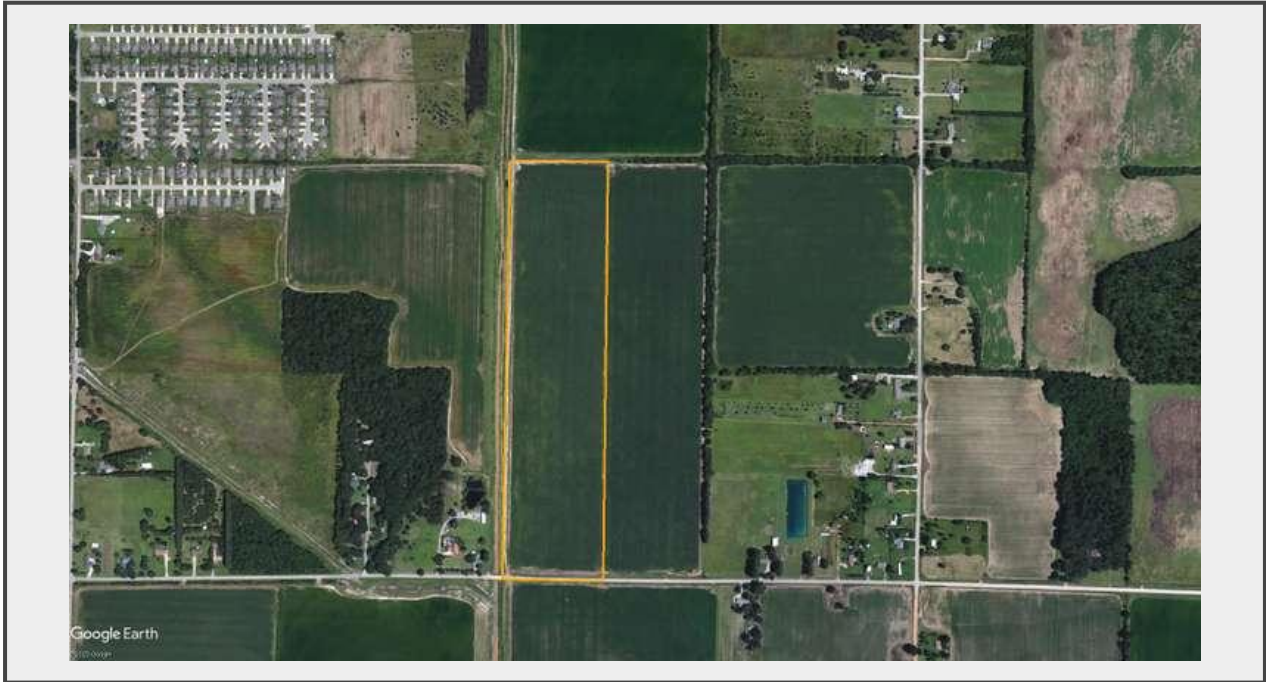

Sale Name: 40+/- Acre Craighead County & 80+/- Acre Cross County, AR Online-Only Auction

LOT 1 - 40+/- Acre - Craighead County

Description

The Craighead County farm is 40+/- acres located on the southeast side of Jonesboro city limits. The farm is irrigated and graded. Soils are high quality and contain Calhoun, Foley, and Falaya silt loam with an overall NCCPI rating of 66.3. Crop production has been corn and soybeans. The farm is known as Lot 1 in the details below and online bidding.