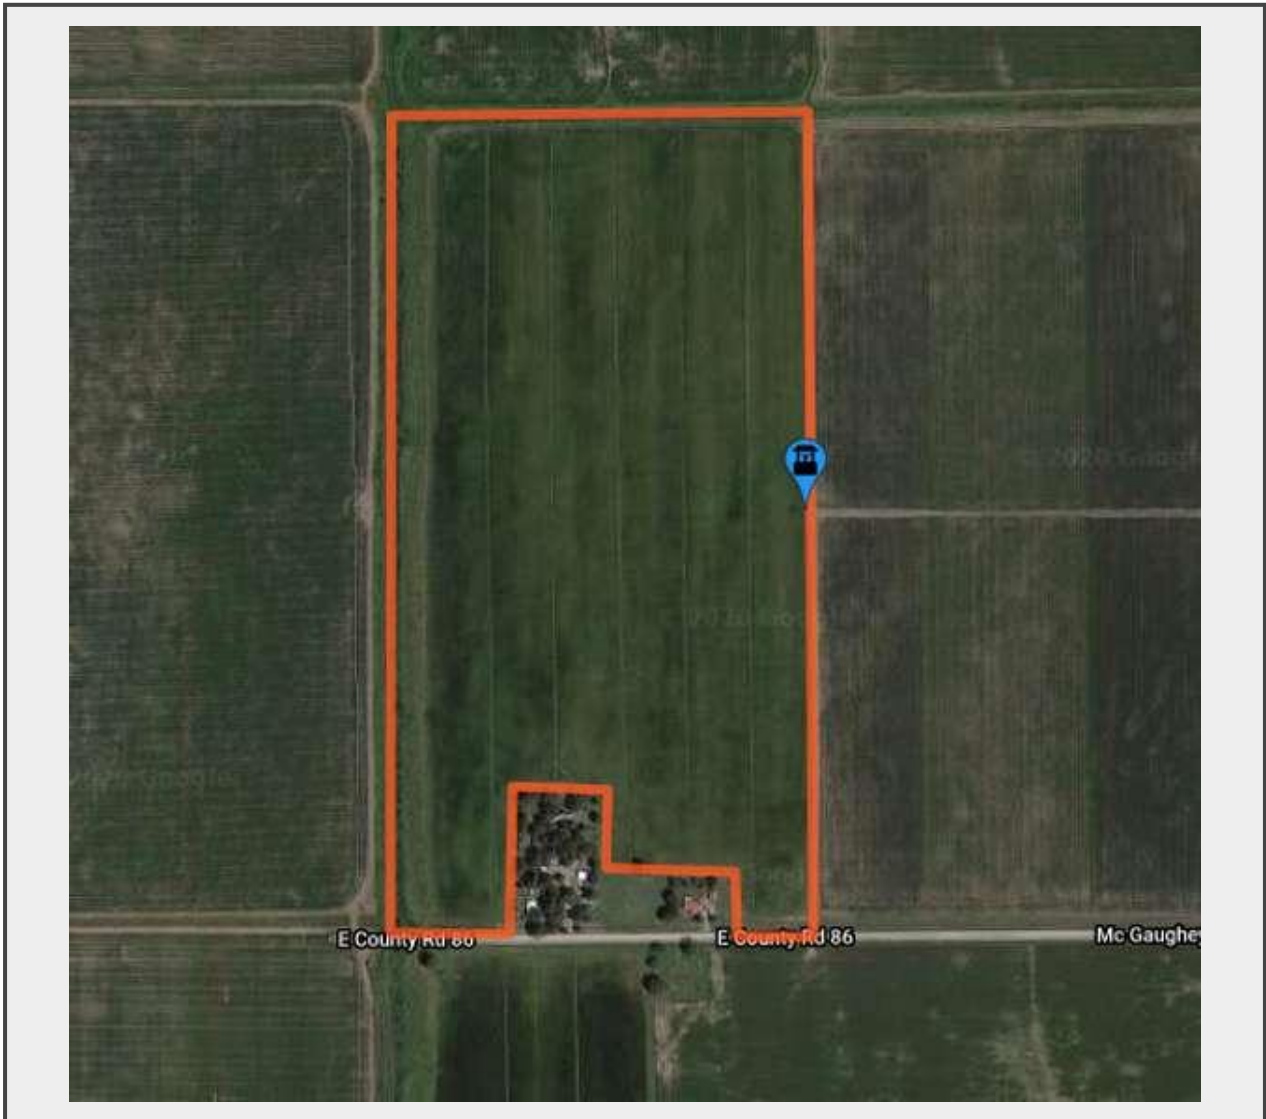

Sale Name: 274+/- Acres in Mississippi County, AR - Online-Only Auction

LOT 3 - 74+/- Acre

Description

This 74+/- acre tract has 73.46 FSA tillable acres. The field is irrigated and precision leveled. All irrigation equipment is included with the sale.