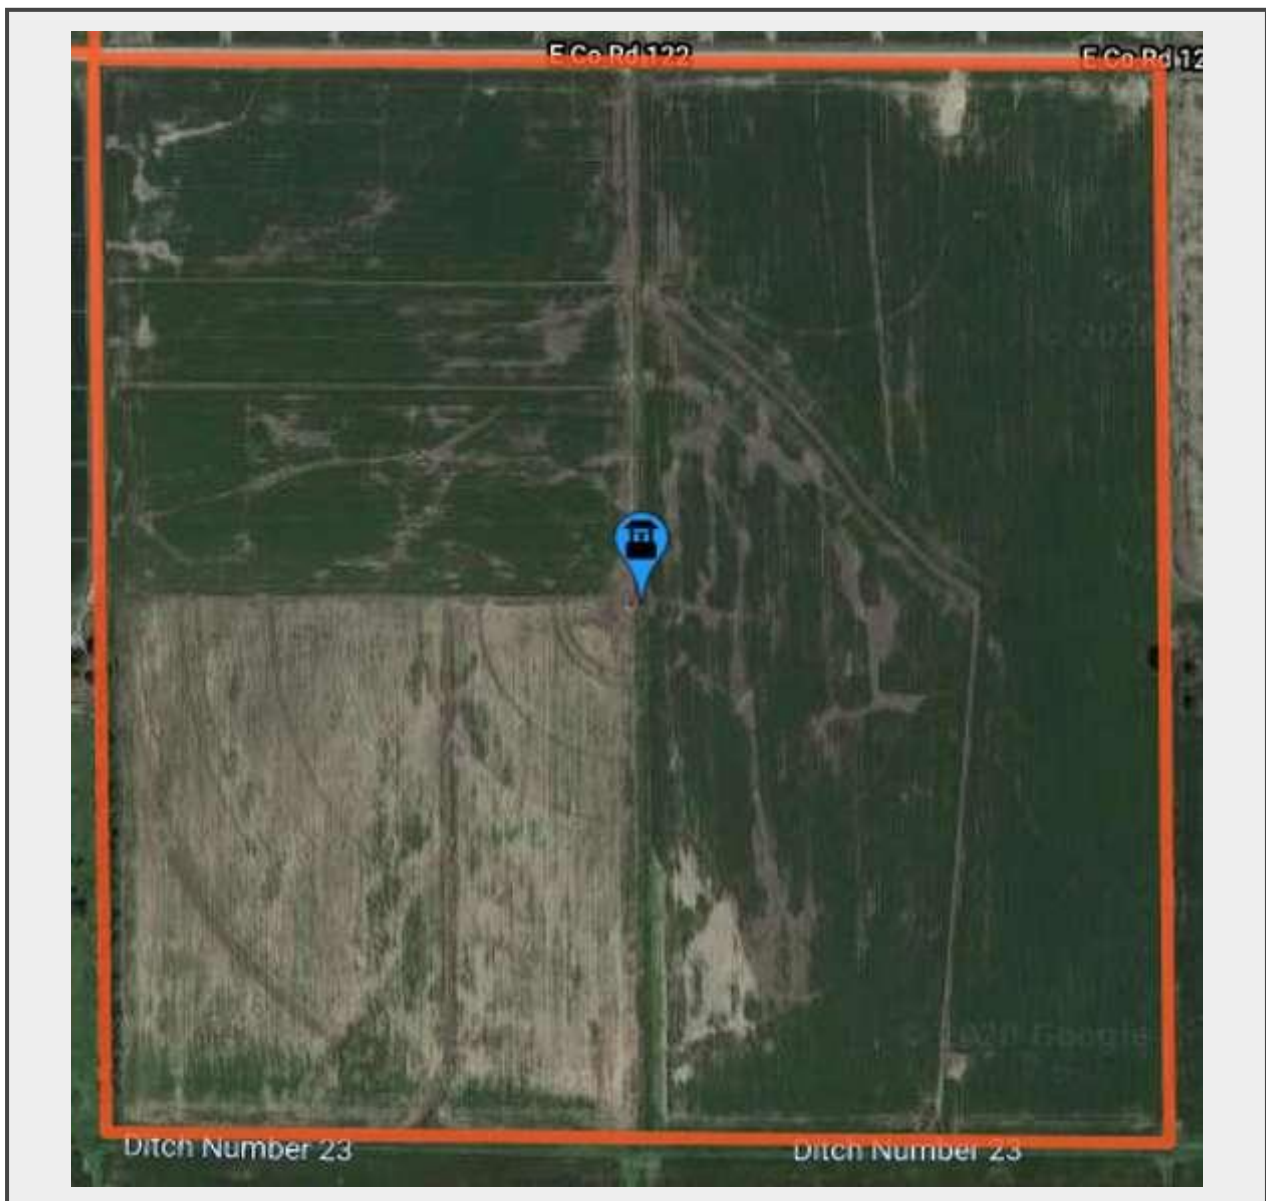

Sale Name: 274+/- Acres in Mississippi County, AR - Online-Only Auction

LOT 1 - 160+/- Acre

Description

This 160+/- acre tract has 158.46 FSA tillable acres. The field is irrigated with a center pivot with an electric motor and pump. All irrigation equipment is included with the sale.