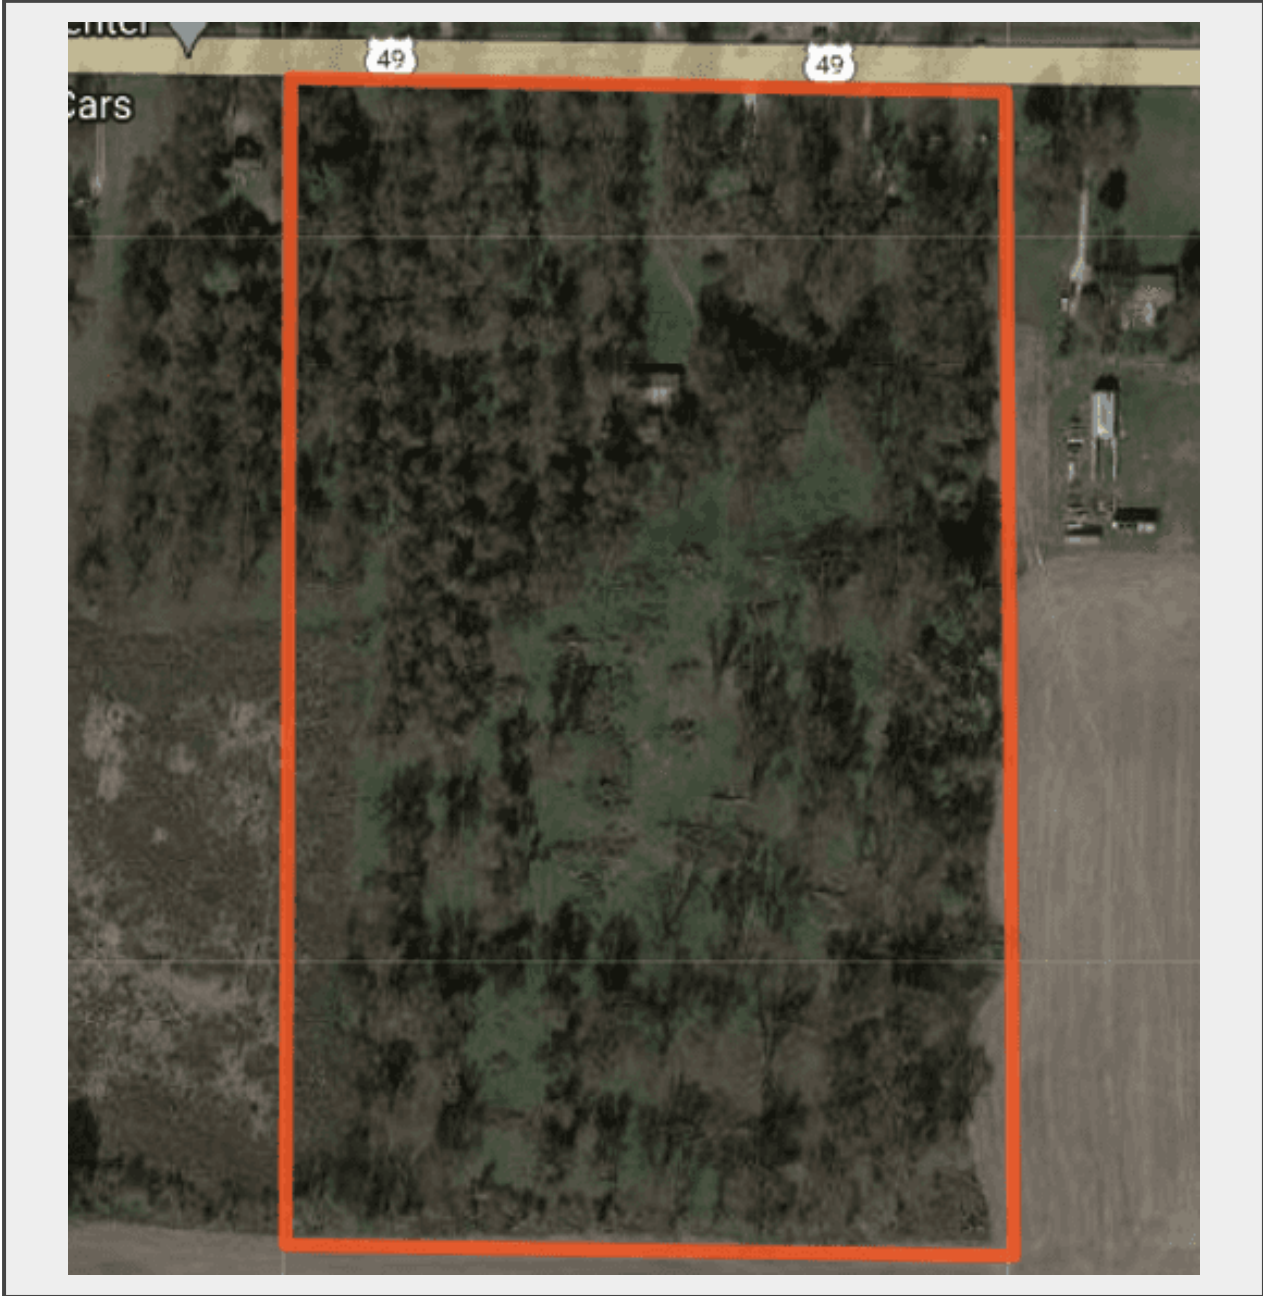

Sale Name: Whelchel Absolute Auction

LOT 1 - 20+/- Acres

Quantity: 1

<https://bid.glaubfm.com/>