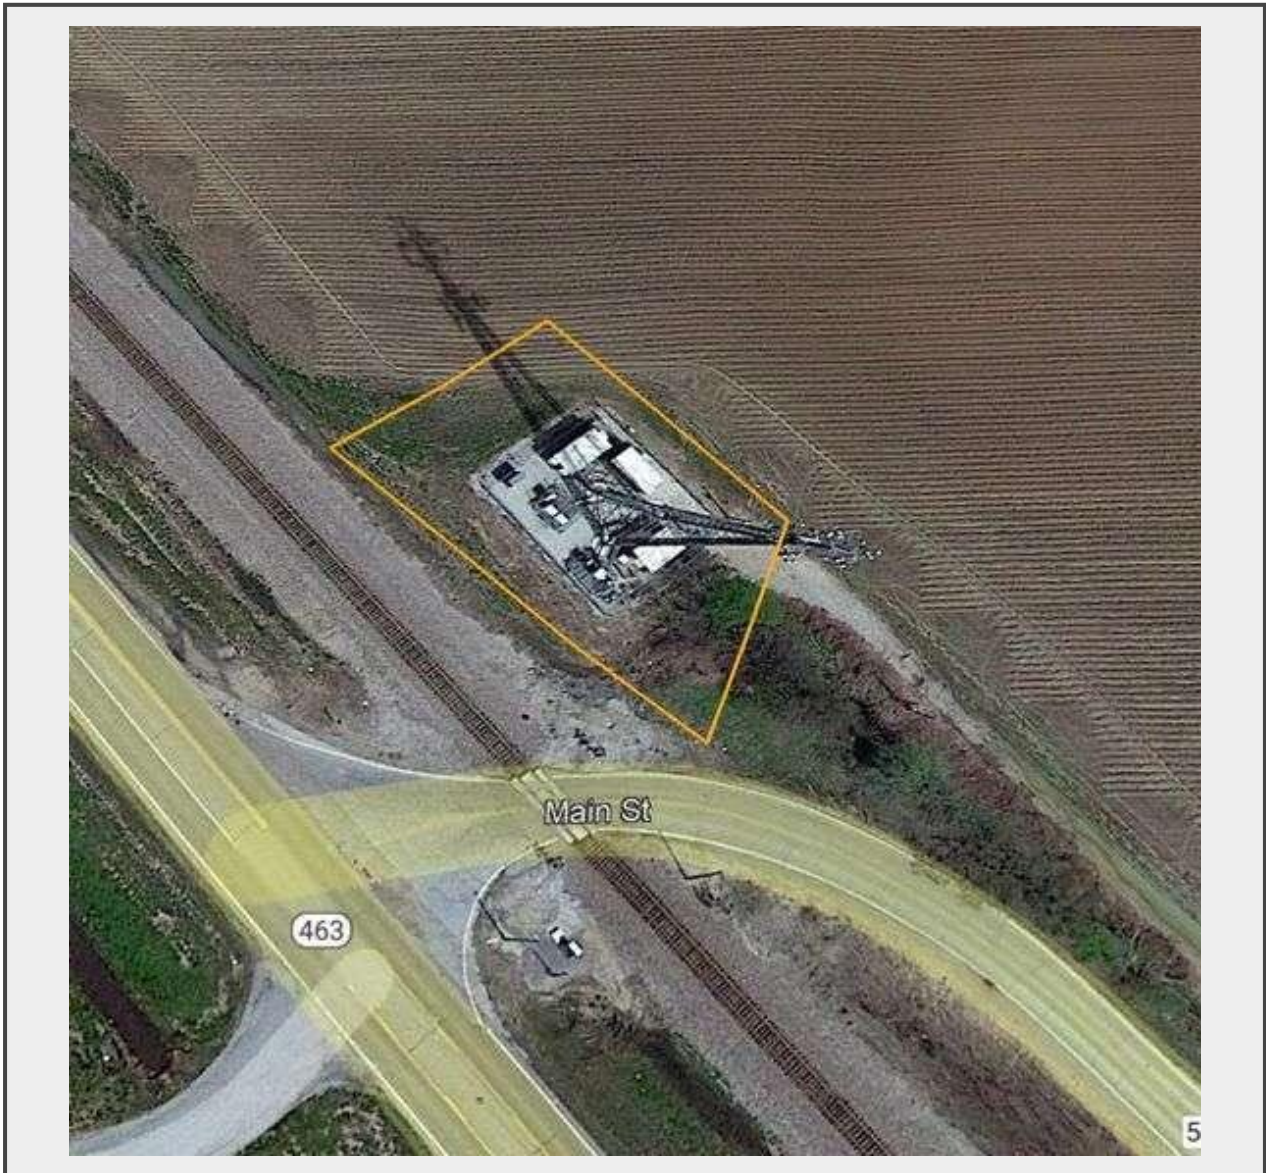

**Sale Name:** 77+/- Acre & 80+/- Acre Craighead County, AR Auction

**LOT 2 - Lot 2 - 1 Acre**

**Description**

**Lot 2** is also located near Bay and adjoins Lot 1 in Sec. 17, T13N, R5E. This lot is a cell tower on 1+/- acre. Rent on the tower is currently \$1,078 per month. This lot provides a rare opportunity to own commercial property in a great location for continued cellular communication service along I-55.