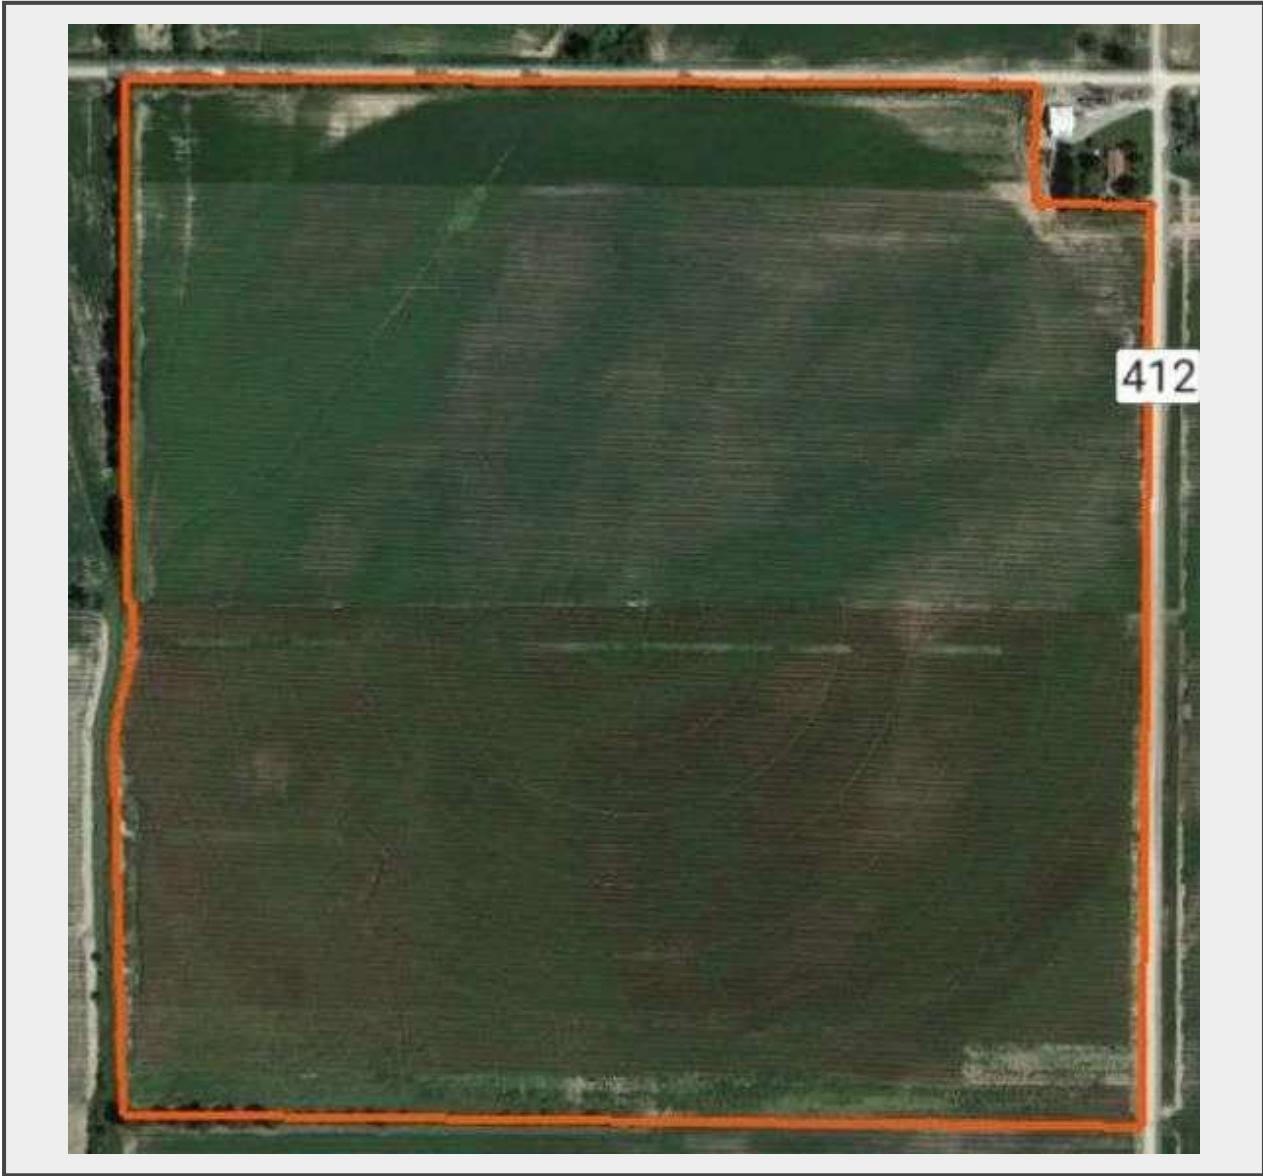

Sale Name: Chamblin Farms - Dunklin County, MO

LOT 2 - Lot 2 - 156.34 acres

Quantity: 1

<https://bid.glaubfm.com/>